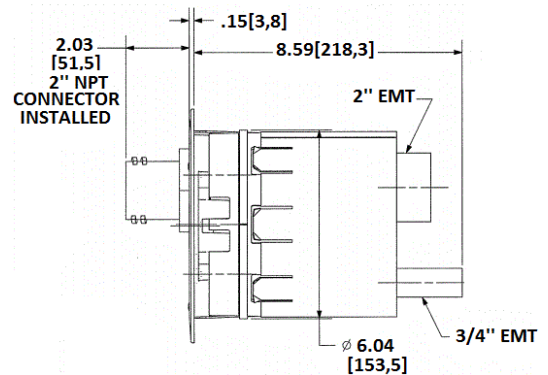

Fire-Rated Poke-Throughs
SystemOne Recessed Furniture Feed
6-Inch Diameter Core Hole

Features

- S1R6FFCVRALU, Brushed Aluminum Furniture Feed Cover Included
- Furniture Cover includes (1) 2" and 1" Threaded Hubs
- S1R6PTFIT includes (1) 3/4" EMT for Power, (1) 2" EMT for Low Voltage
- S1FRPTJB Junction Box, 2" and 1" Screw in Connectors Included
- Fire-Rated Poke-Through Fitting and Cover, Cover Installed Onsite

Ordering Information

Cover Series	Core Hole Diameter	UPC	Catalog Number
S1R6CVR	6-Inch	783585444437	S1R6PTFFALU

Listings

cULus & ULC Listed
 UL scrub water compliant
 ADA Compliant

Specifications

Cover load rating	1000 lbs. static load through 3" diameter mandrel
Furniture feed cover material	Die cast aluminum
Fire Rating	1 - 2 Hour Fire Rating
Cover finish	Brushed aluminum

Related Products

6" Pre-Pour Tube, removed need for core hole drilling S1R6PPT

Online Resources

Customer Sales Drawings
 eCatalog
 Installation Instructions