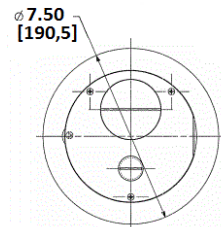

Fire-Rated Poke-Throughs
SystemOne Recessed Furniture Feed
6-Inch Diameter Core Hole

Features

- S1R6FFCVRALU, Brushed Aluminum Furniture Feed Cover Included
- Furniture Cover includes (1) 2" and 1" Threaded Hubs
- S1R6PTFIT includes (1) 3/4" EMT for Power, (1) 2" EMT for Low Voltage
- S1FRPTJB Junction Box, 2" and 1" Screw in Connectors Included
- Fire-Rated Poke-Through Fitting and Cover, Cover Installed Onsite

Ordering Information

Cover Series	Core Hole Diameter	UPC	Catalog Number
S1R6CVR	6-Inch	783585444437	S1R6PTFFALU

Listings

cULus & ULC Listed
 UL scrub water compliant
 ADA Compliant

Specifications

Cover load rating	1000 lbs. static load through 3" diameter mandrel
Furniture feed cover material	Die cast aluminum
Fire Rating	1 - 2 Hour Fire Rating
Cover finish	Brushed aluminum

Related Products

6" Pre-Pour Tube, removed need for core hole drilling S1R6PPT

Online Resources

Customer Sales Drawings
 eCatalog
 Installation Instructions