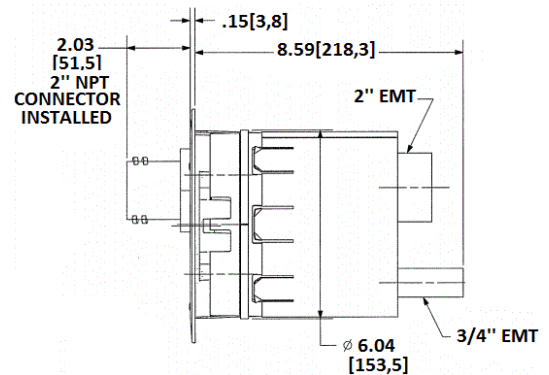

**Ordering Information**

Cover Series	Core Hole Diameter	UPC	Catalog Number
S1R6CVR	6-Inch	783585444406	S1R6PTFFBLK

**Listings**

cULus & ULC Listed  
 UL scrub water compliant  
 ADA Compliant

**Specifications**

Cover load rating	1000 lbs. static load through 3" diameter mandrel
Furniture feed cover material	Die cast aluminum
Fire Rating	1 - 2 Hour Fire Rating
Cover finish	Black powder paint

**Related Products**

6" Pre-Pour Tube, removed need for core hole drilling S1R6PPT

**Online Resources**

Customer Sales Drawings  
 eCatalog  
 Installation Instructions