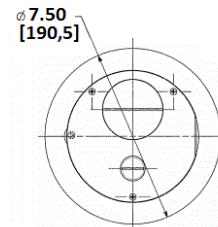

**Ordering Information**

Cover Series	Core Hole Diameter	UPC	Catalog Number
S1R6CVR	6-Inch	783585444406	S1R6PTFFBLK

**Listings**

cULus & ULC Listed  
 UL scrub water compliant  
 ADA Compliant

**Specifications**

Cover load rating	1000 lbs. static load through 3" diameter mandrel
Furniture feed cover material	Die cast aluminum
Fire Rating	1 - 2 Hour Fire Rating
Cover finish	Black powder paint

**Related Products**

6" Pre-Pour Tube, removed need for core hole drilling S1R6PPT

**Online Resources**

Customer Sales Drawings  
 eCatalog  
 Installation Instructions