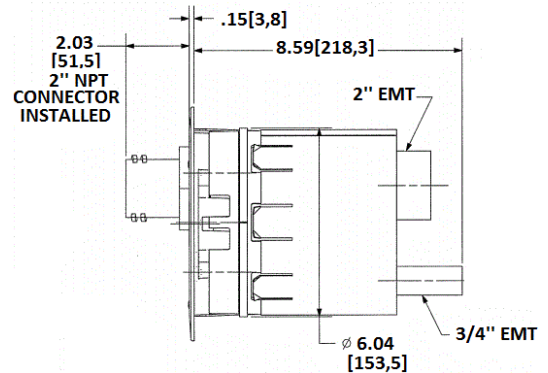

Fire-Rated Poke-Throughs
SystemOne Recessed Furniture Feed
6-Inch Diameter Core Hole

Features

- S1R6FFCVRBRS, Brass Plated Furniture Feed Cover Included
- Furniture Cover includes (1) 2" and 1" Threaded Hubs
- S1R6PTFIT includes (1) 3/4" EMT for Power, (1) 2" EMT for Low Voltage
- S1FRPTJB Junction Box, 2" and 1" Screw in Connectors Included
- Fire-Rated Poke-Through Fitting and Cover, Cover Installed Onsite

Ordering Information

Cover Series	Core Hole Diameter	UPC	Catalog Number
S1R6CVR	6-Inch	783585444086	S1R6PTFFBRS

Listings

cULus & ULC Listed
 UL scrub water compliant
 ADA Compliant

Specifications

Cover load rating	1000 lbs. static load through 3" diameter mandrel
Furniture feed cover material	Die cast aluminum
Fire Rating	1 - 2 Hour Fire Rating
Cover finish	Brushed brass plated

Related Products

6" Pre-Pour Tube, removed need for core hole drilling S1R6PPT

Online Resources

Customer Sales Drawings
 eCatalog
 Installation Instructions

Dimensions in Inches (mm)

Hubbell Wiring Device-Kellems • Hubbell Incorporated (Delaware) • 40 Waterview Drive • Shelton, CT 06484