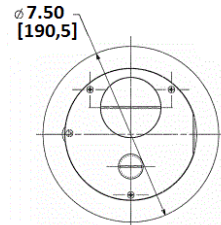

Fire-Rated Poke-Throughs
SystemOne Recessed Furniture Feed
6-Inch Diameter Core Hole

Features

- S1R6FFCVRBRS, Brass Plated Furniture Feed Cover Included
- Furniture Cover includes (1) 2" and 1" Threaded Hubs
- S1R6PTFIT includes (1) 3/4" EMT for Power, (1) 2" EMT for Low Voltage
- S1FRPTJB Junction Box, 2" and 1" Screw in Connectors Included
- Fire-Rated Poke-Through Fitting and Cover, Cover Installed Onsite

Ordering Information

Cover Series	Core Hole Diameter	UPC	Catalog Number
S1R6CVR	6-Inch	783585444086	S1R6PTFFBRS

Listings

cULus & ULC Listed
 UL scrub water compliant
 ADA Compliant

Specifications

Cover load rating	1000 lbs. static load through 3" diameter mandrel
Furniture feed cover material	Die cast aluminum
Fire Rating	1 - 2 Hour Fire Rating
Cover finish	Brushed brass plated

Related Products

6" Pre-Pour Tube, removed need for core hole drilling S1R6PPT

Online Resources

Customer Sales Drawings
 eCatalog
 Installation Instructions

Dimensions in Inches (mm)

Hubbell Wiring Device-Kellems • Hubbell Incorporated (Delaware) • 40 Waterview Drive • Shelton, CT 06484