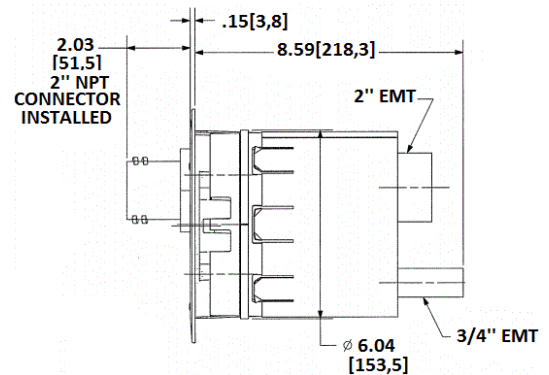

Fire-Rated Poke-Throughs
SystemOne Recessed Furniture Feed
6-Inch Diameter Core Hole

Features

- S1R6FFCVRBRZ, Plated Antique Bronze Finish Furniture Feed Cover Included
- Furniture Cover includes (1) 2" and 1" Threaded Hubs
- S1R6PTFIT includes (1) 3/4" EMT for Power, (1) 2" EMT for Low Voltage
- S1FRPTJB Junction Box, 2" and 1" Screw in Connectors Included
- Fire-Rated Poke-Through Fitting and Cover, Cover Installed Onsite

Ordering Information

Cover Series	Core Hole Diameter	UPC	Catalog Number
S1R6CVR	6-Inch	783585444123	S1R6PTFFBRZ

Listings

cULus & ULC Listed
 UL scrub water compliant
 ADA Compliant

Specifications

Cover load rating	1000 lbs. static load through 3" diameter mandrel
Furniture feed cover material	Die cast aluminum
Fire Rating	1 - 2 Hour Fire Rating
Cover finish	Antique bronze plated

Related Products

6" Pre-Pour Tube, removed need for core hole drilling S1R6PPT

Online Resources

Customer Sales Drawings
 eCatalog
 Installation Instructions

Dimensions in Inches (mm)

Hubbell Wiring Device-Kellems • Hubbell Incorporated (Delaware) • 40 Waterview Drive • Shelton, CT 06484