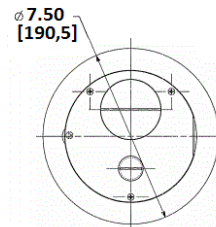

Ordering Information

Cover Series	Core Hole Diameter	UPC	Catalog Number
S1R6CVR	6-Inch	783585444123	S1R6PTFFBRZ

Listings

cULus & ULC Listed
 UL scrub water compliant
 ADA Compliant

Specifications

Cover load rating	1000 lbs. static load through 3" diameter mandrel
Furniture feed cover material	Die cast aluminum
Fire Rating	1 - 2 Hour Fire Rating
Cover finish	Antique bronze plated

Related Products

6" Pre-Pour Tube, removed need for core hole drilling S1R6PPT

Online Resources

Customer Sales Drawings
 eCatalog
 Installation Instructions

Dimensions in Inches (mm)

Hubbell Wiring Device-Kellems • Hubbell Incorporated (Delaware) • 40 Waterview Drive • Shelton, CT 06484