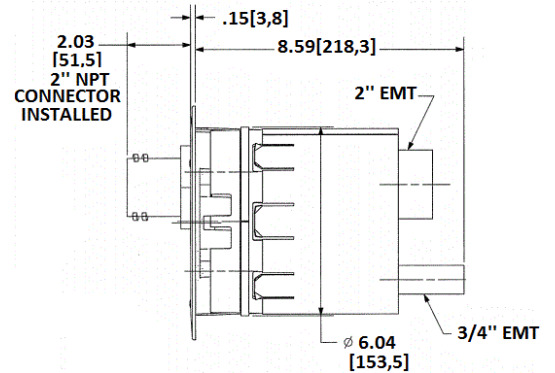

Fire-Rated Poke-Throughs
SystemOne Recessed Furniture Feed
6-Inch Diameter Core Hole

Features

- S1R6FFCVRGRY, Gray Powder Coat Furniture Feed Cover Included
- Furniture Cover includes (1) 2" and 1" Threaded Hubs
- S1R6PTFIT includes (1) 3/4" EMT for Power, (1) 2" EMT for Low Voltage
- S1FRPTJB Junction Box, 2" and 1" Screw in Connectors Included
- Fire-Rated Poke-Through Fitting and Cover, Cover Installed Onsite

Ordering Information

Cover Series	Core Hole Diameter	UPC	Catalog Number
S1R6CVR	6-Inch	783585444093	S1R6PTFFGRY

Listings

cULus & ULC Listed
 UL scrub water compliant
 ADA Compliant

Specifications

Cover load rating	1000 lbs. static load through 3" diameter mandrel
Furniture feed cover material	Die cast aluminum
Fire Rating	1 - 2 Hour Fire Rating
Cover finish	Gray powder paint

Related Products

6" Pre-Pour Tube, removed need for S1R6PPT
 core hole drilling

Online Resources

eCatalog

Dimensions in Inches (mm)

Hubbell Wiring Device-Kellems • Hubbell Incorporated (Delaware) • 40 Waterview Drive • Shelton, CT 06484