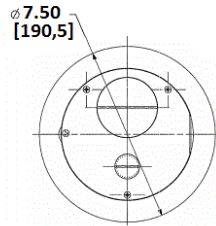

Fire-Rated Poke-Throughs
SystemOne Recessed Furniture Feed
6-Inch Diameter Core Hole

Features

- S1R6FFCVRGRY, Gray Powder Coat Furniture Feed Cover Included
- Furniture Cover includes (1) 2" and 1" Threaded Hubs
- S1R6PTFIT includes (1) 3/4" EMT for Power, (1) 2" EMT for Low Voltage
- S1FRPTJB Junction Box, 2" and 1" Screw in Connectors Included
- Fire-Rated Poke-Through Fitting and Cover, Cover Installed Onsite

Ordering Information

Cover Series	Core Hole Diameter	UPC	Catalog Number
S1R6CVR	6-Inch	783585444093	S1R6PTFFGRY

Listings

cULus & ULC Listed
 UL scrub water compliant
 ADA Compliant

Specifications

Cover load rating	1000 lbs. static load through 3" diameter mandrel
Furniture feed cover material	Die cast aluminum
Fire Rating	1 - 2 Hour Fire Rating
Cover finish	Gray powder paint

Related Products

6" Pre-Pour Tube, removed need for S1R6PPT
 core hole drilling

Online Resources

eCatalog

Dimensions in Inches (mm)

Hubbell Wiring Device-Kellems • Hubbell Incorporated (Delaware) • 40 Waterview Drive • Shelton, CT 06484