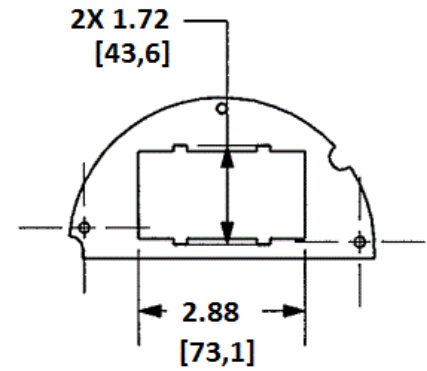

Fire-Rated Poke-Throughs
SystemOne Recessed
Sub-Plate

HUBBELL

Features

- White Powder Coated

Ordering Information

- Includes necessary mounting hardware

Catalog Number	UPC	Description
S1R6SPF	783585443171	Sub-plate for 6 inch FRPT 50% , left side, Opening for two Hubbell 1.5(u) iStation modules

Standards

cULus Listed

Online Resources

Customer Use Drawing
eCatalog
Installation Instructions

Dimensions in Inches (mm)

Hubbell Wiring Device-Kellems • Hubbell Incorporated (Delaware) • 40 Waterview Drive • Shelton, CT 06484