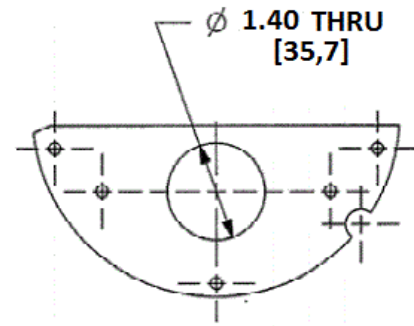

Fire-Rated Poke-Throughs
SystemOne Recessed
Sub-Plate

HUBBELL

Features

- White Powder Coated

Ordering Information

- Includes necessary mounting hardware

Catalog Number	UPC	Description
S1R6SPJ	783585443003	Sub-plate for 6 inch FRPT 50% , right side, 1.4-inch diameter opening for Simplex device

Standards

cULus Listed

Online Resources

Customer Use Drawing
eCatalog
Installation Instructions

Dimensions in Inches (mm)

Hubbell Wiring Device-Kellems • Hubbell Incorporated (Delaware) • 40 Waterview Drive • Shelton, CT 06484