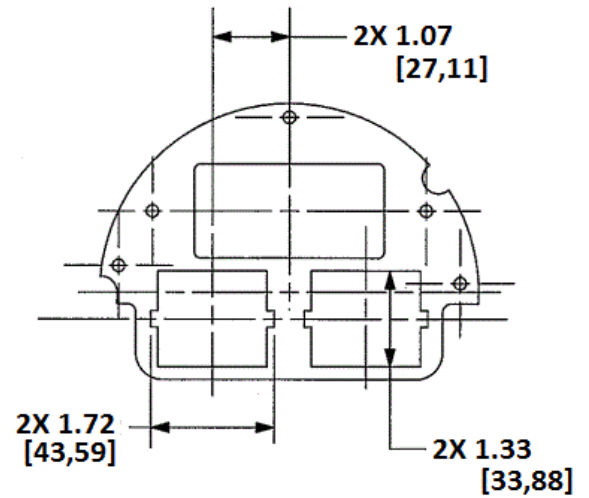

Fire-Rated Poke-Throughs
SystemOne Recessed
Sub-Plate

HUBBELL

Features

- White Powder Coated

Ordering Information

- Includes necessary mounting hardware

Catalog Number	UPC	Description
S1R6SPY	783585443133	Sub-plate for 6 inch FRPT 60% , left side, openings for 2x 1.5(u) Hubbell iStation modules and one decorator device

Standards

cULus Listed

Online Resources

Customer Use Drawing
eCatalog
Installation Instructions

Dimensions in Inches (mm)

Hubbell Wiring Device-Kellems • Hubbell Incorporated (Delaware) • 40 Waterview Drive • Shelton, CT 06484