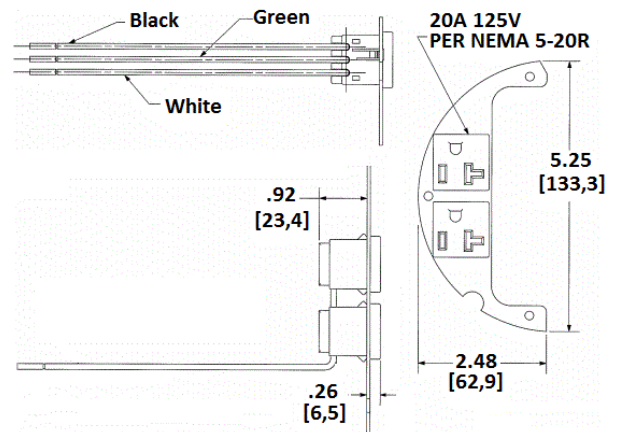

Fire-Rated Poke-Throughs
SystemOne Recessed
Sub-Plate

HUBBELL

Features

- White Powder Coated

Ordering Information

- Includes necessary mounting hardware

Catalog Number	UPC	Description
S1R6SPZ25	783585443157	Sub-plate for 6 inch FRPT 40% , right side, with 2 pre-wired 20A receptacles, 25-foot leads

Standards

cULus Listed

Online Resources

Customer Use Drawing
eCatalog
Installation Instructions

Dimensions in Inches (mm)

Hubbell Wiring Device-Kellems • Hubbell Incorporated (Delaware) • 40 Waterview Drive • Shelton, CT 06484