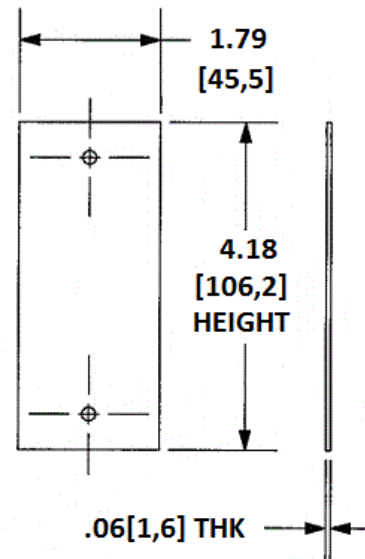

Fire-Rated Poke-Throughs
SystemOne Recessed
Sub-Plate

HUBBELL

Features

- White Powder Coated

Ordering Information

- Includes necessary mounting hardware

Catalog Number	UPC	Description
S1R8CSPB	783585443799	Sub-plate for 8 inch FRPT, center plate, 1 gang, blank plate

Standards

cULus Listed

Online Resources

Customer Use Drawing
eCatalog
Installation Instructions

Dimensions in Inches (mm)

Hubbell Wiring Device-Kellems • Hubbell Incorporated (Delaware) • 40 Waterview Drive • Shelton, CT 06484