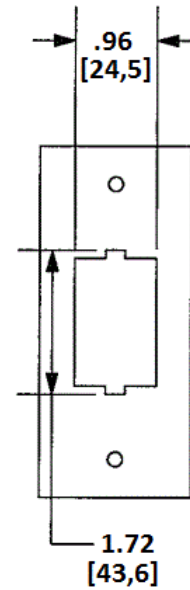

Fire-Rated Poke-Throughs
SystemOne Recessed
Sub-Plate

HUBBELL

Features

- White Powder Coated

Ordering Information

- Includes necessary mounting hardware

Catalog Number	UPC	Description
S1R8CSPD	783585443829	Sub-plate for 8 inch FRPT, center plate, 1 gang, 1(U) Hubbell iStation module

Standards

cULus Listed

Online Resources

Customer Use Drawing
eCatalog
Installation Instructions

Dimensions in Inches (mm)

Hubbell Wiring Device-Kellems • Hubbell Incorporated (Delaware) • 40 Waterview Drive • Shelton, CT 06484