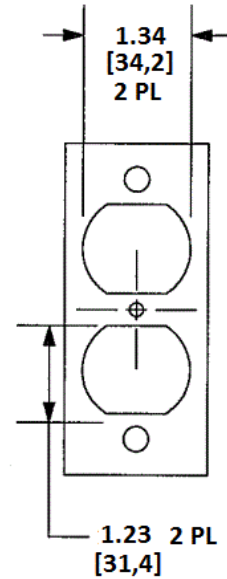

Fire-Rated Poke-Throughs
SystemOne Recessed
Sub-Plate

HUBBELL

Features

- White Powder Coated

Ordering Information

- Includes necessary mounting hardware

Catalog Number	UPC	Description
S1R8CSP1	783585443805	Sub-plate for 8 inch FRPT, center plate, 1 gang, duplex opening

Standards

cULus Listed

Online Resources

Customer Use Drawing
eCatalog
Installation Instructions

Dimensions in Inches (mm)

Hubbell Wiring Device-Kellems • Hubbell Incorporated (Delaware) • 40 Waterview Drive • Shelton, CT 06484