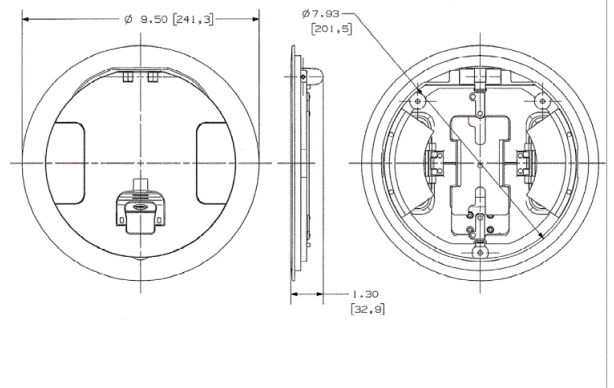

Features

- Meets ADA standards for accessible design
- Provides consistent look and maximum functionality
- Locking studs allow each door to be secured independently

Ordering Information

Description	Device Color	UPC	Catalog Number
SystemOne Recessed,	Black	783585444239	S1R8CVRBLK