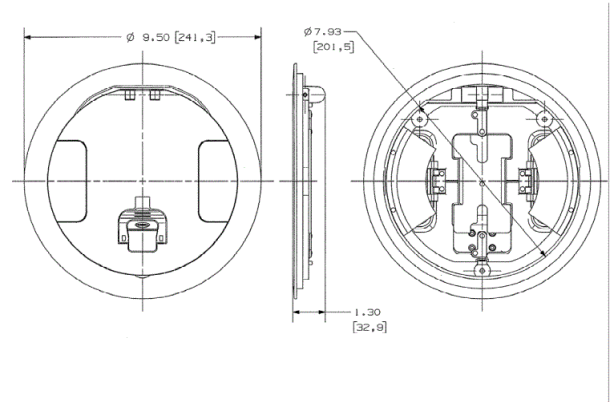

**Floor Boxes**  
**Accessories**  
**Floor Box Covers**

**Features**

- Meets ADA standards for accessible design
- Provides consistent look and maximum functionality
- Locking studs allow each door to be secured independently

**Ordering Information**

Description	Device Color	UPC	Catalog Number
SystemOne Recessed,	Brass	783585444277	S1R8CVRBRS

**Specifications**

Material	Brushed Brass Plated
----------	----------------------

**Online Resources**

- [Customer Use Drawing](#)
- [eCatalog](#)
- [Installation Instructions](#)

Dimensions in Inches (mm)

Hubbell Wiring Device-Kellems • Hubbell Incorporated (Delaware) • 40 Waterview Drive • Shelton, CT 06484