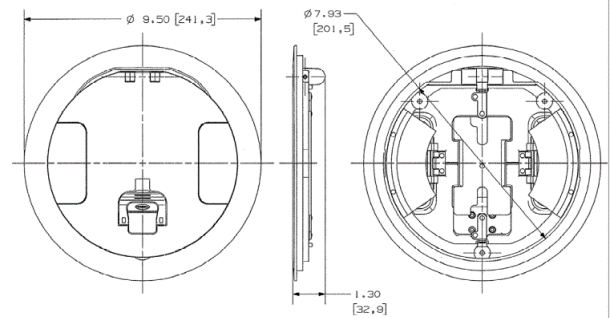

Features

- Meets ADA standards for accessible design
- Provides consistent look and maximum functionality
- Locking studs allow each door to be secured independently

Ordering Information

Description	Device Color	UPC	Catalog Number
SystemOne Recessed,	Bronze	783585444260	S1R8CVRBRZ