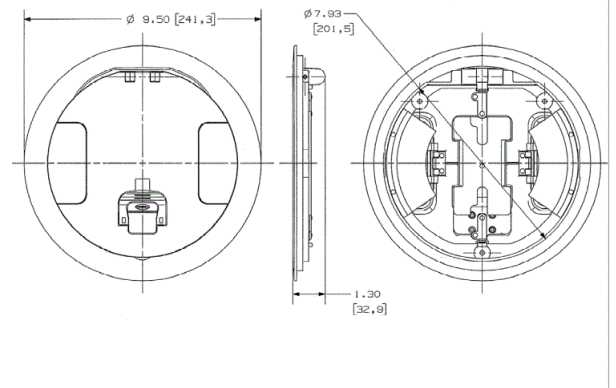

Features

- Meets ADA standards for accessible design
- Provides consistent look and maximum functionality
- Locking studs allow each door to be secured independently

Ordering Information

Description	Device Color	UPC	Catalog Number
SystemOne Recessed,	Satin Nickel	783585444246	S1R8CVRNKL

Specifications

Material	Satin Nickel Plated
----------	---------------------

Online Resources

- [Customer Use Drawing](#)
- [eCatalog](#)
- [Installation Instructions](#)