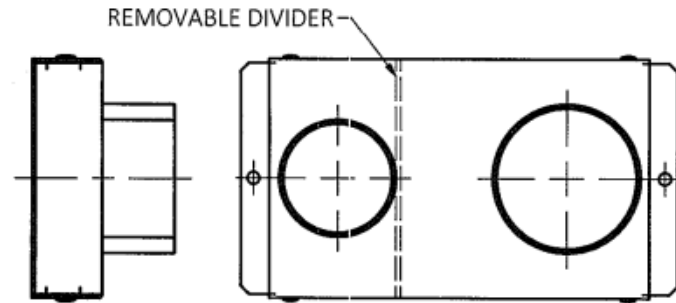

Specifications

Adapter Material	Zinc Plated Steel

Related Products

Includes necessary mounting hardware

Online Resources

- Customer Sales Drawings
- eCatalog
- Installation Instructions

Dimensions in Inches (mm)

Hubbell Wiring Device-Kellems • Hubbell Incorporated (Delaware) • 40 Waterview Drive • Shelton, CT 06484

Phone (800) 288-6000 • Fax (800) 255-1031 • Specifications subject to change without notice.