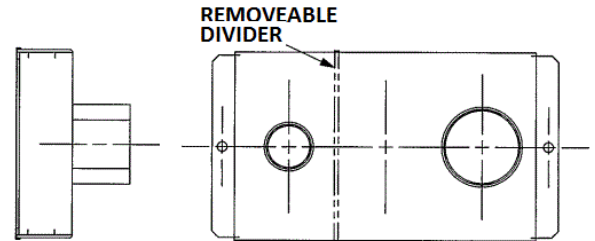

Specifications

Adapter Material	Zinc Plated Steel

Related Products

Includes necessary mounting hardware

Online Resources

Customer Sales Drawings
eCatalog
Installation Instructions

Dimensions in Inches (mm)

Hubbell Wiring Device-Kellems • Hubbell Incorporated (Delaware) • 40 Waterview Drive • Shelton, CT 06484

Phone (800) 288-6000 • Fax (800) 255-1031 • Specifications subject to change without notice.