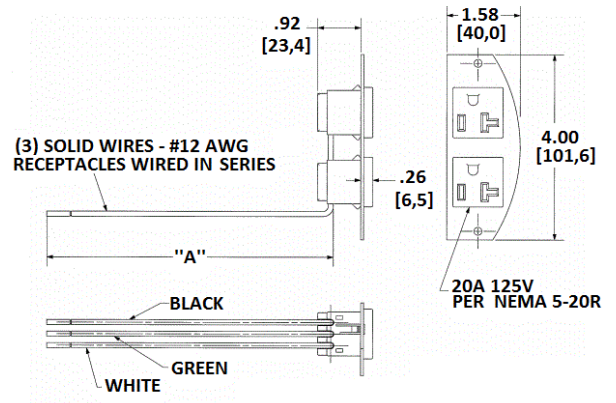

Fire-Rated Poke-Throughs
SystemOne Recessed
Sub-Plate

HUBBELL

Features

- Steel Construction
- White Powder Coat Paint
- Includes Necessary Mounting Hardware

Ordering Information

- Includes necessary mounting hardware
- (2) Controlled 20A Pre-Wired Receptacles, 1 Circuit, 18" Leads

Catalog Number
S1R8PSPZC

UPC
783585454535

Description
Sub-plate for 8 inch

Standards

cULus Listed

Online Resources

eCatalog

Dimensions in Inches (mm)