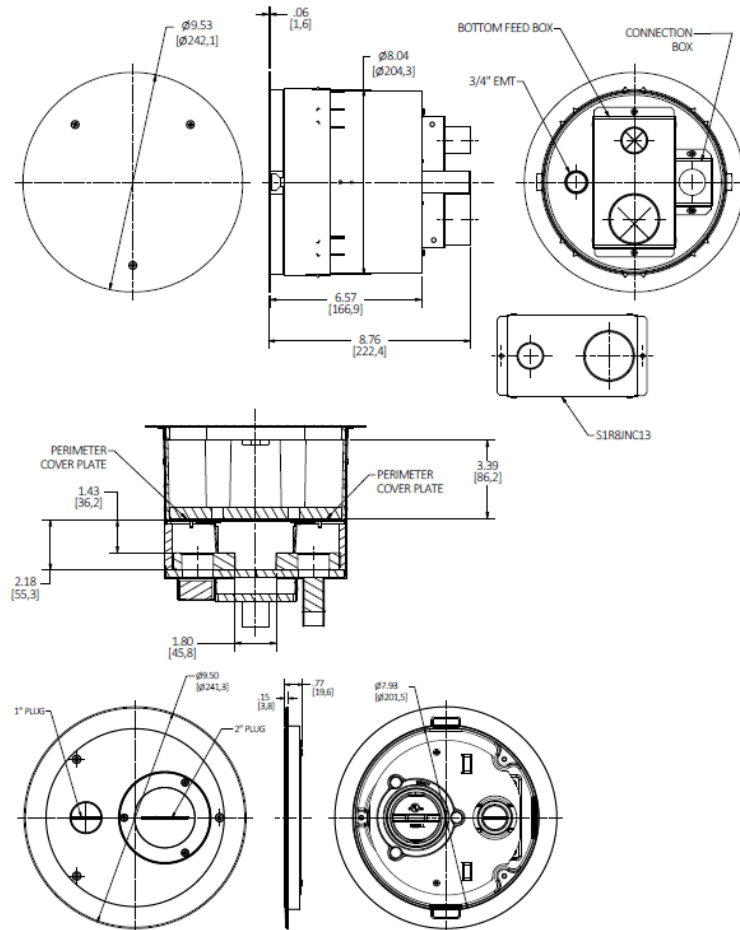

Fire-Rated Poke-Throughs
SystemOne Recessed Furniture Feed
8-Inch Diameter Core Hole

Features

- S1R8FFCVRALU, Brushed Aluminum Furniture Feed Cover Included
- Furniture Cover includes (1) 2" and 1" Threaded Hubs, ships with 1" to 3/4" threaded reducer
- Includes S1R8PTFIT13, S1R8JNC13 and low voltage dividing system
- Fire-Rated Poke-Through Fitting and Cover, Cover Installed Onsite

Ordering Information

Cover Series	Core Hole Diameter	UPC	Catalog Number
S1R8CVR	8-Inch	783585590813	S1R8PTFFALU

Listings

cULus Listed
 UL scrub water compliant
 ADA Compliant

Specifications

Cover load rating	1000 lbs. static load through 3" diameter mandrel
Furniture feed cover material	Die cast aluminum
Fire Rating	1 - 2 Hour Fire Rating
Cover finish	Brushed aluminum

Related Products

8" Pre-Pour Tube, removed need for core hole drilling S1R8PPT

Online Resources

- Customer Sales Drawings
- eCatalog
- Installation Instructions

Dimensions in Inches (mm)

Hubbell Wiring Device-Kellems • Hubbell Incorporated (Delaware) • 40 Waterview Drive • Shelton, CT 06484