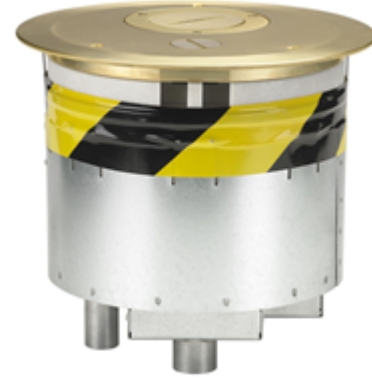

Fire-Rated Poke-Throughs

SystemOne Recessed Furniture Feed

8-Inch Diameter Core Hole

HUBBELL

Features

- S1R8FFCVRBRS, Brass Plated Furniture Feed Cover Included
- Furniture Cover includes (1) 2" and 1" Threaded Hubs, ships with 1" to 3/4" threaded reducer
- Includes S1R8PTFIT13, S1R8JNC13 and low voltage dividing system
- Fire-Rated Poke-Through Fitting and Cover, Cover Installed Onsite

Ordering Information

Cover Series	Core Hole Diameter	UPC	Catalog Number
S1R8CVR	8-Inch	783585590837	S1R8PTFFBRS

Listings

cULus & ULC Listed
UL scrub water compliant
ADA Compliant

Specifications

Cover load rating	1000 lbs. static load through 3" diameter mandrel
Furniture feed cover material	Die cast aluminum
Fire Rating	1 - 2 Hour Fire Rating
Cover finish	Brushed brass plated

Related Products

8" Pre-Pour Tube, removed need for core hole drilling S1R8PPT

Online Resources

Customer Sales Drawings
eCatalog
Installation Instructions

Dimensions in Inches (mm)

Hubbell Wiring Device-Kellems • Hubbell Incorporated (Delaware) • 40 Waterview Drive • Shelton, CT 06484