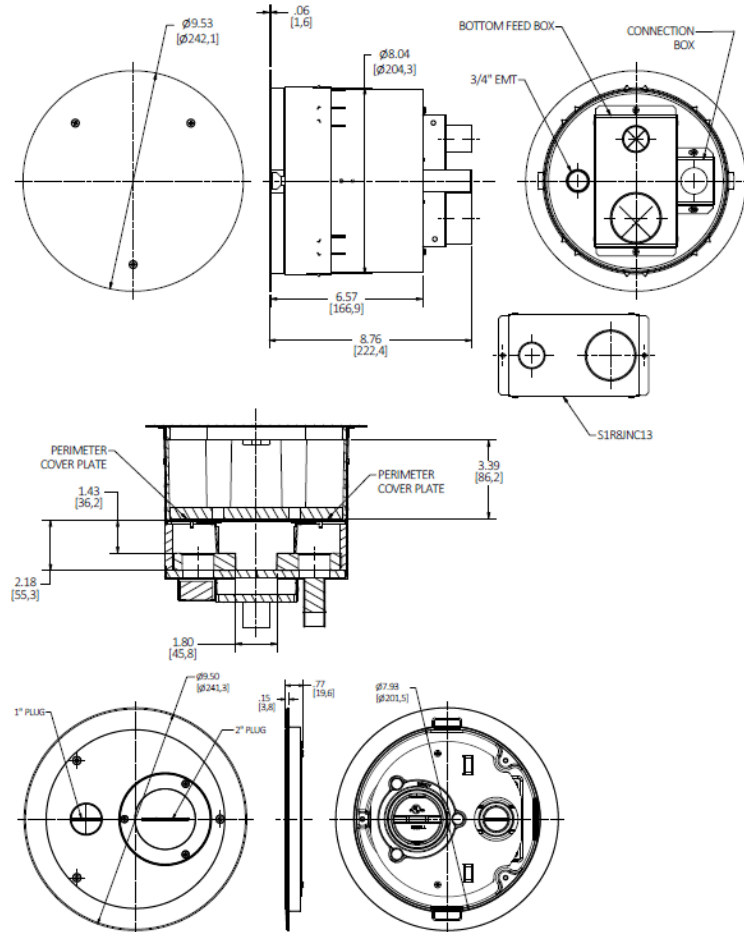

Fire-Rated Poke-Throughs

SystemOne Recessed Furniture Feed

8-Inch Diameter Core Hole

HUBBELL

Features

- S1R8FFCVRBRS, Brass Plated Furniture Feed Cover Included
- Furniture Cover includes (1) 2" and 1" Threaded Hubs, ships with 1" to 3/4" threaded reducer
- Includes S1R8PTFIT13, S1R8JNC13 and low voltage dividing system
- Fire-Rated Poke-Through Fitting and Cover, Cover Installed Onsite

Ordering Information

Cover Series	Core Hole Diameter	UPC	Catalog Number
S1R8CVR	8-Inch	783585590837	S1R8PTFFBRS

Listings

cULus & ULC Listed
UL scrub water compliant
ADA Compliant

Specifications

Cover load rating	1000 lbs. static load through 3" diameter mandrel
Furniture feed cover material	Die cast aluminum
Fire Rating	1 - 2 Hour Fire Rating
Cover finish	Brushed brass plated

Related Products

8" Pre-Pour Tube, removed need for core hole drilling S1R8PPT

Online Resources

Customer Sales Drawings
eCatalog
Installation Instructions

Dimensions in Inches (mm)

Hubbell Wiring Device-Kellems • Hubbell Incorporated (Delaware) • 40 Waterview Drive • Shelton, CT 06484