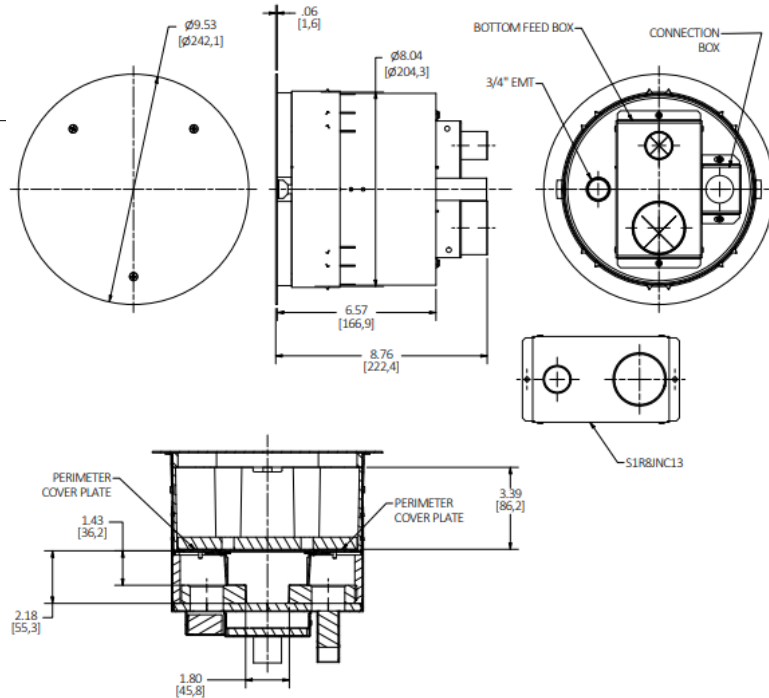

Fire-Rated Poke-Throughs
SystemOne Recessed Furniture Feed
8-Inch Diameter Core Hole

Features

- Includes necessary components for Furniture Feed activation
- Includes S1R8PTFIT, S1R8PTFFCOMPKIT and S1R8JNC13
- Furniture Feed Cover Purchased Separately
- Fire-Rated Poke-Through Furniture Feed Fitting, Components Installed Onsite

Ordering Information

Cover Series	Core Hole Diameter	UPC	Catalog Number
S1R8CVR	8-Inch	783585590592	S1R8PTFIT13

Listings

cULus & ULC Listed
 UL scrub water compliant
 ADA Compliant

Specifications

Cover load rating	1000 lbs. static load through 3" diameter mandrel
Furniture feed cover material (ordered separately)	Die cast aluminum
Fire Rating	1 - 2 Hour Fire Rating

Related Products

8" Pre-Pour Tube, removed need for S1R8PPT
 core hole drilling

Online Resources

Customer Sales Drawings
 eCatalog
 Installation Instructions

Dimensions in Inches (mm)

Hubbell Wiring Device-Kellems • Hubbell Incorporated (Delaware) • 40 Waterview Drive • Shelton, CT 06484