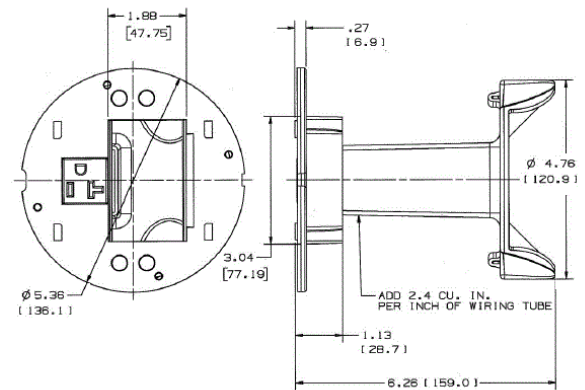

#### Features

- Durable cast aluminum construction, powder coat finish
- Large capacity and multi-service furniture feed applications
- Open system sub-plates permit maximum data flexibility

#### Ordering Information

Description	Device Color	UPC	Catalog Number
20A, 125V receptacle	Black	783585371160	S1SP3IM

#### Online Resources

[Customer Use Drawing](#)  
[eCatalog](#)  
[Installation Instructions](#)

Dimensions in Inches (mm)

Hubbell Wiring Device-Kellems • Hubbell Incorporated (Delaware) • 40 Waterview Drive • Shelton, CT 06484