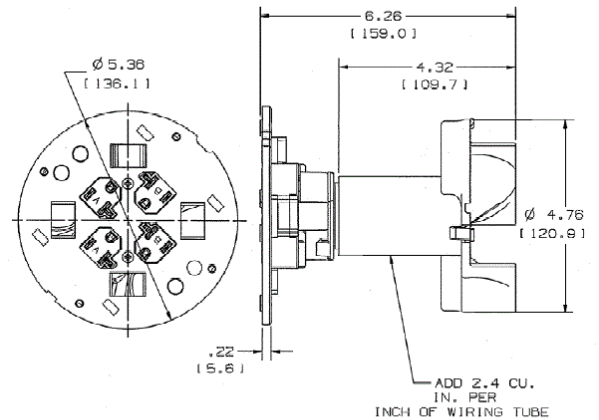

Floor Boxes

Hubbell SystemOne Sub-Plates

HUBBELL

Features

- Durable cast aluminum construction, powder coat finish
- Large capacity and multi-service furniture feed applications
- Open system sub-plates permit maximum data flexibility

Ordering Information

Description	Device Color	UPC	Catalog Number
Hubbell 4 X 4,	Black	783585371610	S1SP4X430

Online Resources

[Customer Use Drawing](#)

[eCatalog](#)

[Installation Instructions](#)

Dimensions in Inches (mm)