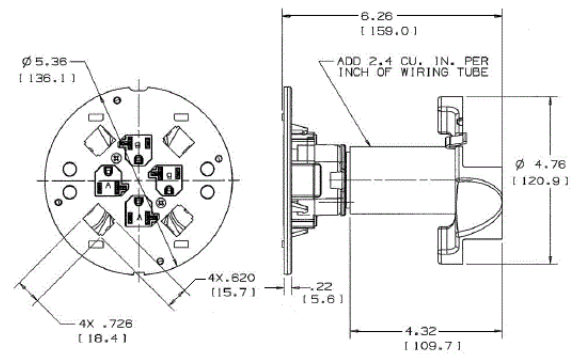

Floor Boxes

Hubbell SystemOne Sub-Plates

HUBBELL

Features

- Durable cast aluminum construction, powder coat finish
- Large capacity and multi-service furniture feed applications
- Open system sub-plates permit maximum data flexibility

Ordering Information

Description	Device Color	UPC	Catalog Number
Openings for Panduit	Black	783585371214	S1SP4X4PA

Specifications

Product Type	SystemOne Sub Plates
Sub-Plate Format	Panduit® Mini-Com
Subplates for	SystemOne Boxes and Poke-Throughs
Unit Package	Single
Order Quantity	Carton of 1

Online Resources

[Customer Use Drawing](#)
[eCatalog](#)
[Installation Instructions](#)

Dimensions in Inches (mm)

Hubbell Wiring Device-Kellems • Hubbell Incorporated (Delaware) • 40 Waterview Drive • Shelton, CT 06484