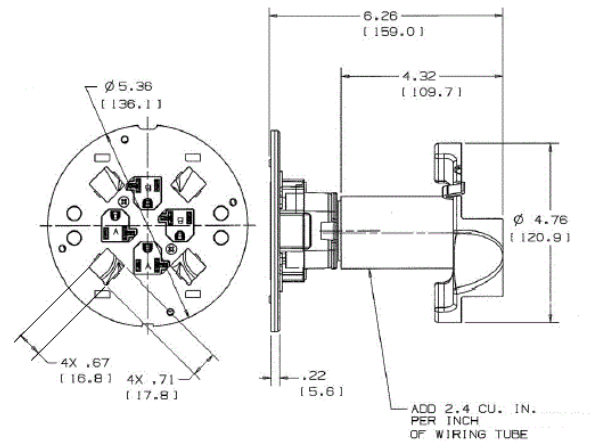

#### Ordering Information

Description	Device Color	UPC	Catalog Number
Openings for	Black	783585371221	S1SP4X4SYS

#### Online Resources

[Customer Use Drawing](#)  
[eCatalog](#)  
[Installation Instructions](#)

Dimensions in Inches (mm)

Hubbell Wiring Device-Kellems • Hubbell Incorporated (Delaware) • 40 Waterview Drive • Shelton, CT 06484