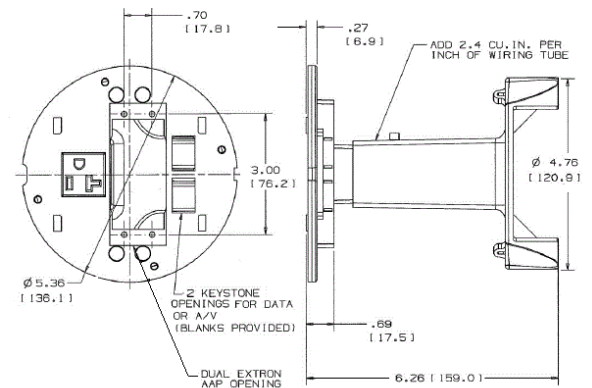

Floor Boxes

Hubbell SystemOne Sub-Plates

HUBBELL

Features

- Durable cast aluminum construction, powder coat finish
- Large capacity and multi-service furniture feed applications
- Open system sub-plates permit maximum data flexibility

Ordering Information

Description	Device Color	UPC	Catalog Number
20A, 125V receptacle,	Black	783585371788	S1SPEXT4

Specifications

Product Type	SystemOne Sub Plates
Sub-Plate Format	Extron® Datacom
Subplates for	SystemOne Boxes and Poke-Throughs
Unit Package	Single
Order Quantity	Carton of 1

Online Resources

[Customer Use Drawing](#)
[eCatalog](#)
[Installation Instructions](#)

Dimensions in Inches (mm)

Hubbell Wiring Device-Kellems • Hubbell Incorporated (Delaware) • 40 Waterview Drive • Shelton, CT 06484