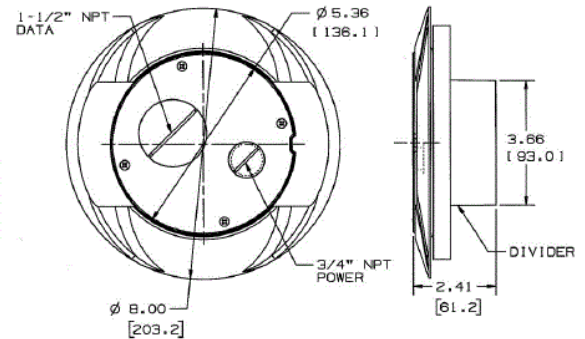

Floor Boxes

Hubbell SystemOne Sub-Plates

HUBBELL

Features

- Durable cast aluminum construction, powder coat finish
- Large capacity and multi-service furniture feed applications
- Open system sub-plates permit maximum data flexibility

Ordering Information

Description	Device Color	UPC	Catalog Number
Carpet Furniture Feed	Black	783585371412	S1SPFFBL

Specifications

Product Type	SystemOne Sub Plates
Sub-Plate Format	Furniture Feed Cover/Flange- Carpet
Subplates for	SystemOne Boxes and Poke-Throughs
Unit Package	Single
Order Quantity	Carton of 1

Online Resources

[Customer Use Drawing](#)
[eCatalog](#)
[Installation Instructions](#)

Dimensions in Inches (mm)

Hubbell Wiring Device-Kellems • Hubbell Incorporated (Delaware) • 40 Waterview Drive • Shelton, CT 06484