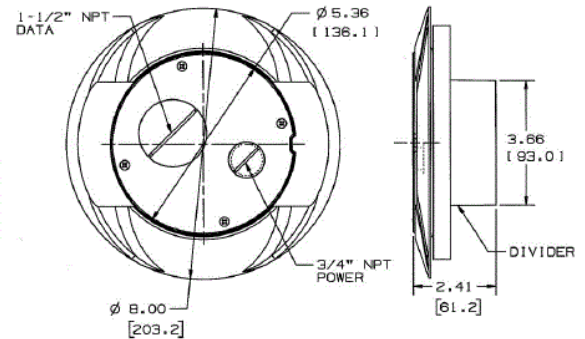

Floor Boxes

Hubbell SystemOne Sub-Plates

HUBBELL

Features

- Durable cast aluminum construction, powder coat finish
- Large capacity and multi-service furniture feed applications
- Open system sub-plates permit maximum data flexibility

Ordering Information

Description	Device Color	UPC	Catalog Number
Carpet Furniture Feed	Brass	783585371405	S1SPFFBRS

Specifications

Product Type	SystemOne Sub Plates
Sub-Plate Format	Furniture Feed Cover/Flange- Carpet
Subplates for	SystemOne Boxes and Poke-Throughs
Unit Package	Single
Order Quantity	Carton of 1

Online Resources

[Customer Use Drawing](#)
[eCatalog](#)
[Installation Instructions](#)

Dimensions in Inches (mm)

Hubbell Wiring Device-Kellems • Hubbell Incorporated (Delaware) • 40 Waterview Drive • Shelton, CT 06484