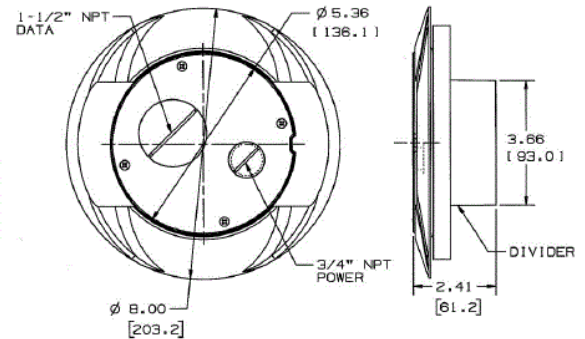

Floor Boxes

Hubbell SystemOne Sub-Plates

HUBBELL

Features

- Durable cast aluminum construction, powder coat finish
- Large capacity and multi-service furniture feed applications
- Open system sub-plates permit maximum data flexibility

Ordering Information

Description	Device Color	UPC	Catalog Number
Carpet Furniture Feed	Gray	783585371429	S1SPFFGY

Specifications

Product Type	SystemOne Sub Plates
Sub-Plate Format	Furniture Feed Cover/Flange- Carpet
Subplates for	SystemOne Boxes and Poke-Throughs
Unit Package	Single
Order Quantity	Carton of 1

Online Resources

[Customer Use Drawing](#)
[eCatalog](#)
[Installation Instructions](#)

Dimensions in Inches (mm)

Hubbell Wiring Device-Kellems • Hubbell Incorporated (Delaware) • 40 Waterview Drive • Shelton, CT 06484