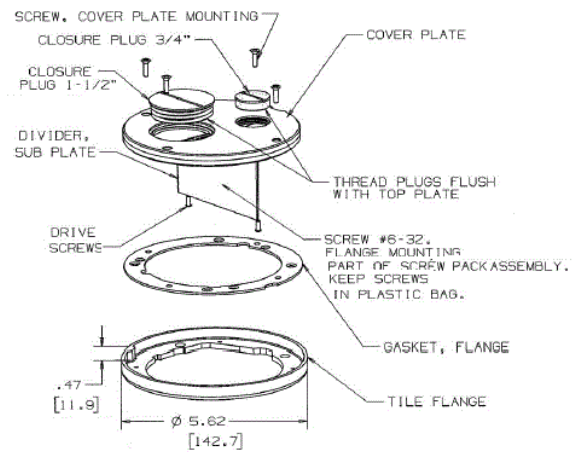

### Ordering Information

Description	Device Color	UPC	Catalog Number
Tile Furniture Feed	Black	783585371818	S1SPFFTBL

### Online Resources

[Customer Use Drawing](#)  
[eCatalog](#)  
[Installation Instructions](#)

Dimensions in Inches (mm)

Hubbell Wiring Device-Kellems • Hubbell Incorporated (Delaware) • 40 Waterview Drive • Shelton, CT 06484