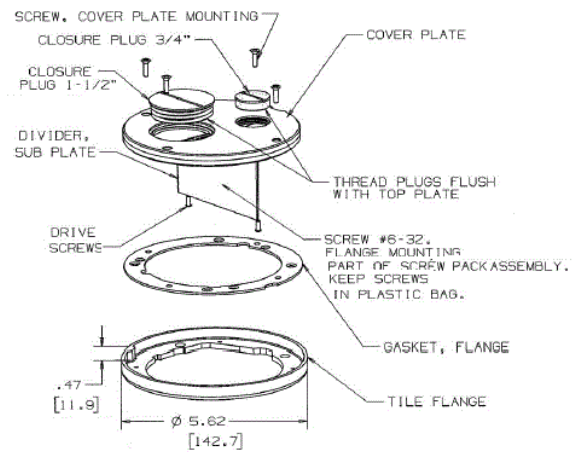

#### Features

- Durable cast aluminum construction, powder coat finish
- Large capacity and multi-service furniture feed applications
- Open system sub-plates permit maximum data flexibility

#### Ordering Information

Description	Device Color	UPC	Catalog Number
Tile Furniture Feed	Brass	783585371825	S1SPFFTBR5

#### Online Resources

[Customer Use Drawing](#)  
[eCatalog](#)  
[Installation Instructions](#)

Dimensions in Inches (mm)

Hubbell Wiring Device-Kellems • Hubbell Incorporated (Delaware) • 40 Waterview Drive • Shelton, CT 06484