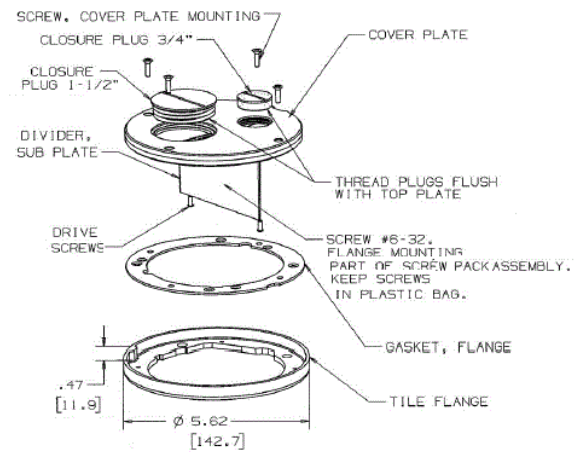

Floor Boxes

Hubbell SystemOne Sub-Plates

HUBBELL

Features

- Durable cast aluminum construction, powder coat finish
- Large capacity and multi-service furniture feed applications
- Open system sub-plates permit maximum data flexibility

Ordering Information

Description	Device Color	UPC	Catalog Number
Tile Furniture Feed	Gray	783585371832	S1SPFFTG Y

Specifications

Product Type	SystemOne Sub Plates
Sub-Plate Format	Furniture Feed Cover/Flange- Tile
Subplates for	SystemOne Boxes and Poke-Throughs
Unit Package	Single
Order Quantity	Carton of 1

Online Resources

[Customer Use Drawing](#)
[eCatalog](#)
[Installation Instructions](#)

Dimensions in Inches (mm)

Hubbell Wiring Device-Kellems • Hubbell Incorporated (Delaware) • 40 Waterview Drive • Shelton, CT 06484