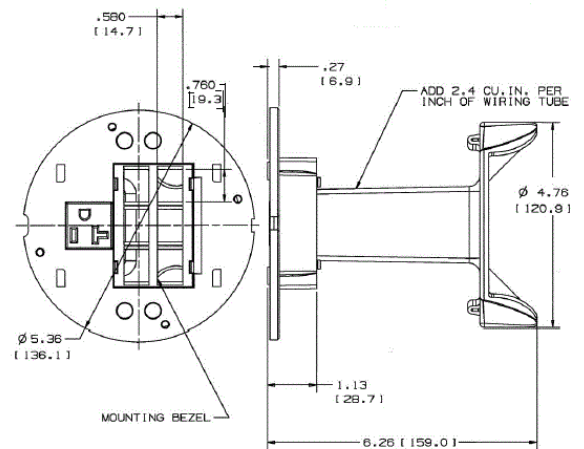

Floor Boxes

Hubbell SystemOne Sub-Plates

HUBBELL

Features

- Durable cast aluminum construction, powder coat finish
- Large capacity and multi-service furniture feed applications
- Open system sub-plates permit maximum data flexibility

Ordering Information

Description	Device Color	UPC	Catalog Number
20A, 125V receptacle,	Black	783585371245	S1SPMAX

Specifications

Product Type	SystemOne Sub Plates
Sub-Plate Format	Seimon® Max & Power
Subplates for	SystemOne Boxes and Poke-Throughs
Unit Package	Single
Order Quantity	Carton of 1

Online Resources

[Customer Use Drawing](#)
[eCatalog](#)
[Installation Instructions](#)

Dimensions in Inches (mm)

Hubbell Wiring Device-Kellems • Hubbell Incorporated (Delaware) • 40 Waterview Drive • Shelton, CT 06484