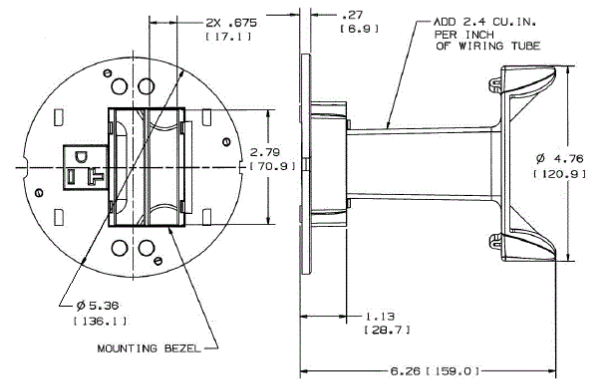

#### Features

- Durable cast aluminum construction, powder coat finish
- Large capacity and multi-service furniture feed applications
- Open system sub-plates permit maximum data flexibility

#### Ordering Information

Description	Device Color	UPC	Catalog Number
20A, 125V receptacle	Black	783585371252	S1SPTRAC

#### Online Resources

[Customer Use Drawing](#)  
[eCatalog](#)  
[Installation Instructions](#)

Dimensions in Inches (mm)

Hubbell Wiring Device-Kellems • Hubbell Incorporated (Delaware) • 40 Waterview Drive • Shelton, CT 06484