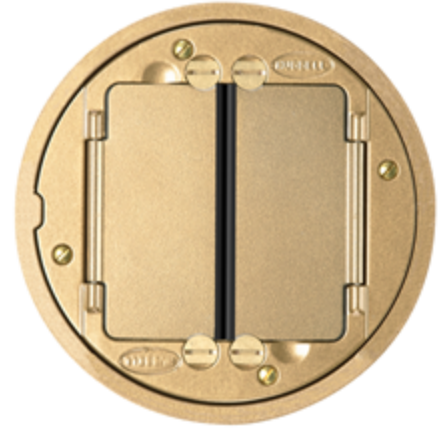

Floor Boxes

Floor Box Accessories

Hubbell SystemOne Universal Covers

HUBBELL

Features

- Durable powder coat finish
- Cast aluminum construction
- Hinged doors open 180 degrees flush to the carpet flange or tile

Ordering Information

Description	Device Color	UPC	Catalog Number
SystemOne Universal	Brass Finish	783585371092	S1TFCBRS