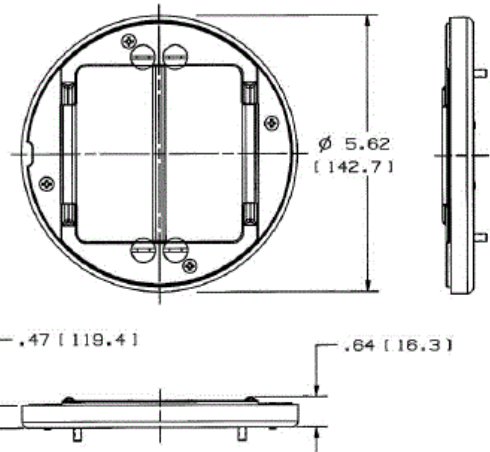

#### Features

- Durable powder coat finish
- Cast aluminum construction
- Hinged doors open 180 degrees flush to the carpet flange or tile

#### Ordering Information

Description	Device Color	UPC	Catalog Number
SystemOne Universal	Brass Finish	783585371092	S1TFCBRS

#### Online Resources

[Customer Use Drawing](#)  
[eCatalog](#)  
[Installation Instructions](#)

Dimensions in Inches (mm)

Hubbell Wiring Device-Kellems • Hubbell Incorporated (Delaware) • 40 Waterview Drive • Shelton, CT 06484