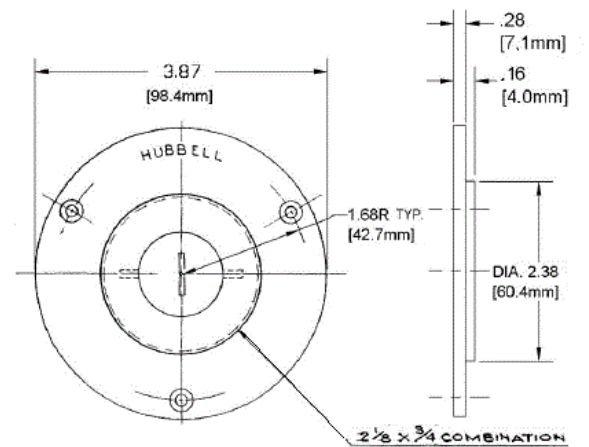

Floor Boxes
Accessories
Round Covers

HUBBELL

Ordering Information

Description	Material	UPC	Catalog Number
Round Floor Box	Brass	783585118901	S2525

Specifications

Cover Style	Round
Cover Finish	Brass
Cover Opening	Combo 2 1/8" x 3/4"

Online Resources

[Customer Use Drawing](#)
[eCatalog](#)
[Installation Instructions](#)

Dimensions in Inches (mm)

Hubbell Wiring Device-Kellems • Hubbell Incorporated (Delaware) • 40 Waterview Drive • Shelton, CT 06484