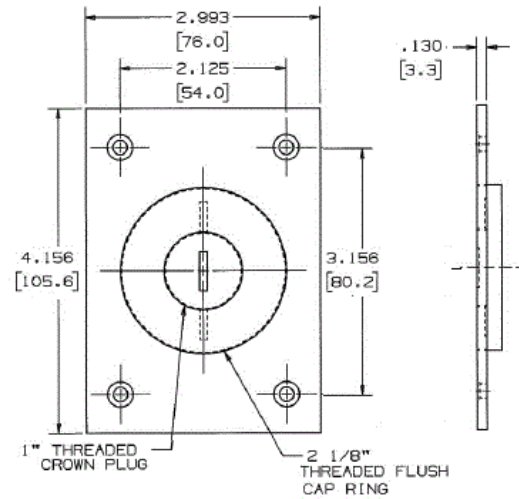

# HUBBELL

**Ordering Information**

Description	Material	UPC	Catalog Number
Rectangular Floor Box	Brass	783585119205	S2625

**Specifications**

Cover Style	Rectangular
Cover Finish	Brass
Cover Opening	2 1/8" x 1"
Dimensions	4.15" x 2.99"

**Online Resources**

- Customer Use Drawing
- eCatalog
- Installation Instructions

Dimensions in Inches (mm)

Hubbell Wiring Device-Kellems • Hubbell Incorporated (Delaware) • 40 Waterview Drive • Shelton, CT 06484