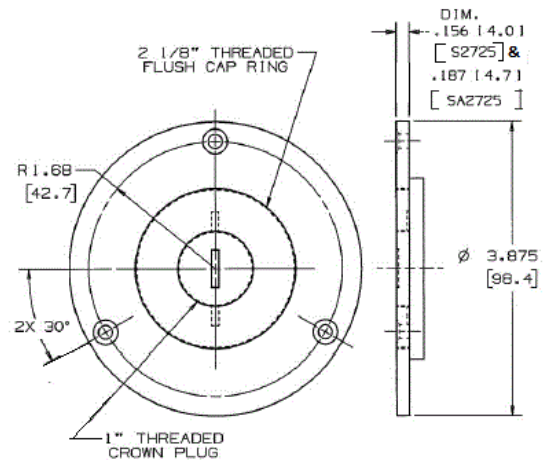

**Floor Boxes
Accessories
Round Covers**

HUBBELL

Ordering Information

Description	Material	UPC	Catalog Number
Round Floor Box	Brass	783585119304	S2725

Specifications

Cover Style	Round
Cover Finish	Brass
Cover Opening	Combo 2 1/8" x 1"

Online Resources

- Customer Use Drawing
- eCatalog
- Installation Instructions

Dimensions in Inches (mm)

Hubbell Wiring Device-Kellems • Hubbell Incorporated (Delaware) • 40 Waterview Drive • Shelton, CT 06484