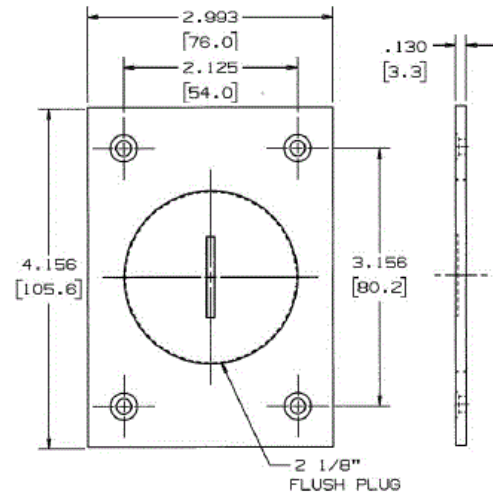

**Floor Boxes
Accessories
Covers**

HUBBELL

Ordering Information

Description	Material	UPC	Catalog Number
Rectangular Floor Box	Brass	783585119601	S2825

Specifications

Cover Style	Rectangular
Cover Finish	Brass
Cover Opening	2 1/8"
Dimensions	4.15" x 2.99"

Online Resources

- Customer Use Drawing
- eCatalog
- Installation Instructions

Dimensions in Inches (mm)

Hubbell Wiring Device-Kellems • Hubbell Incorporated (Delaware) • 40 Waterview Drive • Shelton, CT 06484