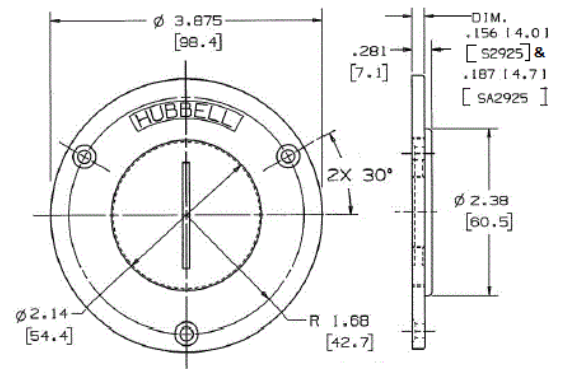

# HUBBELL

**Ordering Information**

Description	Material	UPC	Catalog Number
Round Floor Box	Brass	783585119700	S2925

**Specifications**

Cover Style	Round
Cover Finish	Brass
Cover Opening	2 1/8"

**Online Resources**

- Customer Use Drawing
- eCatalog
- Installation Instructions

Dimensions in Inches (mm)

Hubbell Wiring Device-Kellems • Hubbell Incorporated (Delaware) • 40 Waterview Drive • Shelton, CT 06484

Phone (800) 288-6000 • Fax (800) 255-1031 • Specifications subject to change without notice.