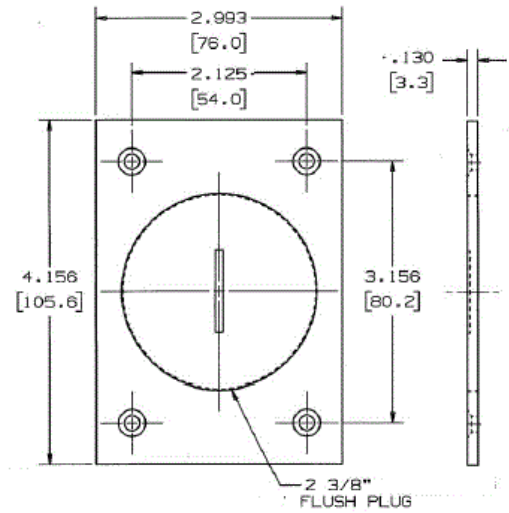

Floor Boxes
Accessories
Covers

HUBBELL

Ordering Information

Description	Material	UPC	Catalog Number
Rectangular Floor Box	Aluminum	783585123608	S3425

Specifications

Cover Style	Rectangular
Cover Finish	Aluminum
Cover Opening	2 1/8"
Dimensions	4.15" x 2.99"

Online Resources

- Customer Use Drawing
- eCatalog
- Installation Instructions

Dimensions in Inches (mm)

Hubbell Wiring Device-Kellems • Hubbell Incorporated (Delaware) • 40 Waterview Drive • Shelton, CT 06484