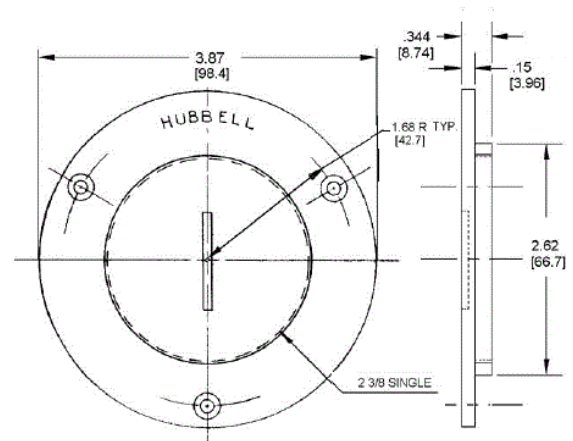

Floor Boxes
Accessories
Round Covers

HUBBELL

Ordering Information

Description	Material	UPC	Catalog Number
Round Floor Box	Brass	783585123707	S3525

Specifications

Cover Style	Round
Cover Finish	Brass
Cover Opening	2 3/8"

Online Resources

- Customer Use Drawing
- eCatalog
- Installation Instructions

Dimensions in Inches (mm)

Hubbell Wiring Device-Kellems • Hubbell Incorporated (Delaware) • 40 Waterview Drive • Shelton, CT 06484