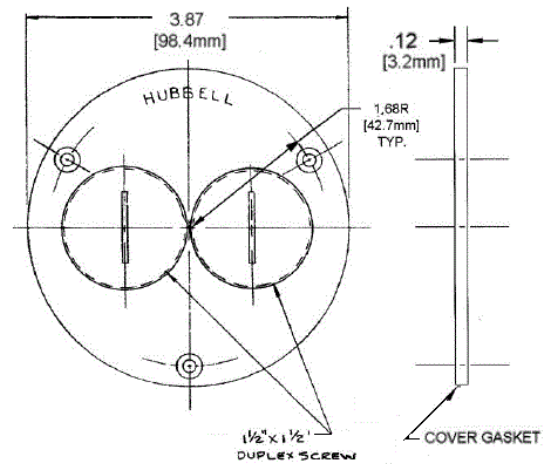

# HUBBELL

**Ordering Information**

Description	Material	UPC	Catalog Number
Round Floor Box	Brass	783585123905	S3725

**Specifications**

Cover Style	Round
Cover Finish	Brass
Cover Opening	Duplex Screw

**Online Resources**

- Customer Use Drawing
- eCatalog
- Installation Instructions

Dimensions in Inches (mm)

Hubbell Wiring Device-Kellems • Hubbell Incorporated (Delaware) • 40 Waterview Drive • Shelton, CT 06484

Phone (800) 288-6000 • Fax (800) 255-1031 • Specifications subject to change without notice.