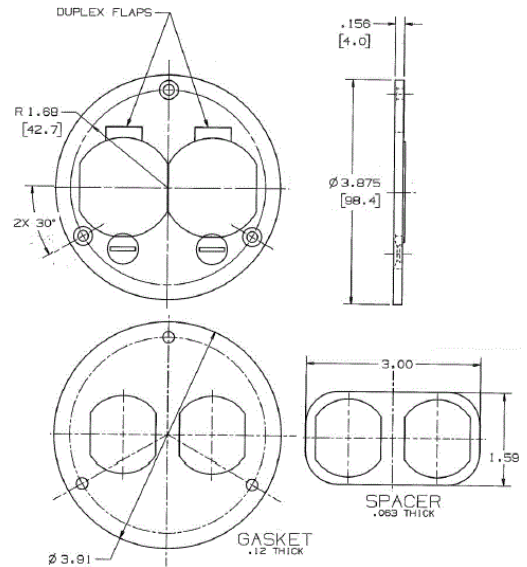

Floor Boxes
Accessories
Round Covers

HUBBELL

Ordering Information

Description	Material	UPC	Catalog Number
Round Floor Box	Brass	783585124100	S3925

Specifications

Cover Style	Round
Cover Finish	Brass
Cover Opening	Duplex Flap

Online Resources

- [Customer Use Drawing](#)
- [eCatalog](#)
- [Installation Instructions](#)

Dimensions in Inches (mm)

Hubbell Wiring Device-Kellems • Hubbell Incorporated (Delaware) • 40 Waterview Drive • Shelton, CT 06484