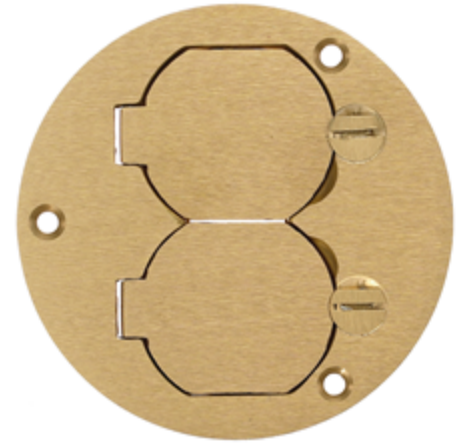

Floor Boxes
Accessories
Round Covers

HUBBELL

Ordering Information

Description	Material	UPC	Catalog Number
Round Floor Box	Brass	783585124100	S3925

Specifications

Cover Style	Round
Cover Finish	Brass
Cover Opening	Duplex Flap

Online Resources

- [Customer Use Drawing](#)
- [eCatalog](#)
- [Installation Instructions](#)

Dimensions in Inches (mm)

Hubbell Wiring Device-Kellems • Hubbell Incorporated (Delaware) • 40 Waterview Drive • Shelton, CT 06484