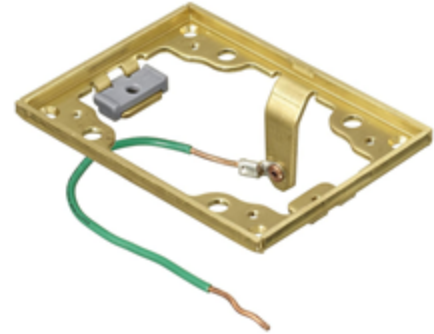

1-Gang Rectangular Flanges

Features

- Flush Brass Rectangular Floorbox Cover Frame
- Includes (1) 6" #12 AWG Grounding Wire
- Ships with Mounting Screws

Ordering Information

Flange Style	Box Type	UPC	Catalog Number
Rectangular	Rectangular	783585696188	S5017GR

Listings

CSA C22.2 No 18 certified

Specifications

Flange Material	Brass
Device Spacer Material	Thermoplastic
Flange Grounding	6" Long #12 AWG Solid Copper Wire

Performance

Mechanical

Flange Height	.30" [7.62mm]
Flange Length	4.36" [110.7mm]
Flange Width	3.20" [81.3mm]

Related Products

Duplex Flap Brass Cover	S3825
StyleLine® Flap Brass Cover	S3826
Duplex Screw Brass Cover	S3625
2-1/8" x 1" Combo Brass Cover	S2625

Online Resources

Customer Sales Drawings
eCatalog
Installation Instructions