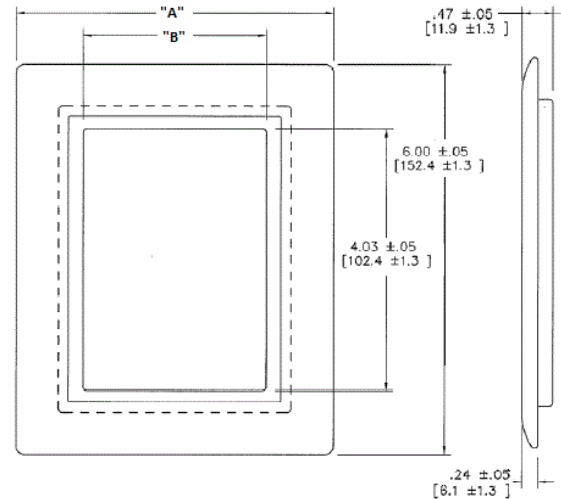

Floor Boxes
Accessories
Carpet Flanges

Features

- Durable construction
- Meets ADA standards for accessible design
- Provides consistent look and maximum functionality

Ordering Information

Description	Device Color	UPC	Catalog Number
Tapered Flange,	Aluminum	783585854007	SA3083

Specifications

Material	Aluminum
Size	1-Gang
Dimensions	6.00" x 4.85"

Online Resources

- [Customer Use Drawing](#)
- [eCatalog](#)
- [Installation Instructions](#)

Dimensions in Inches (mm)

Hubbell Wiring Device-Kellems • Hubbell Incorporated (Delaware) • 40 Waterview Drive • Shelton, CT 06484