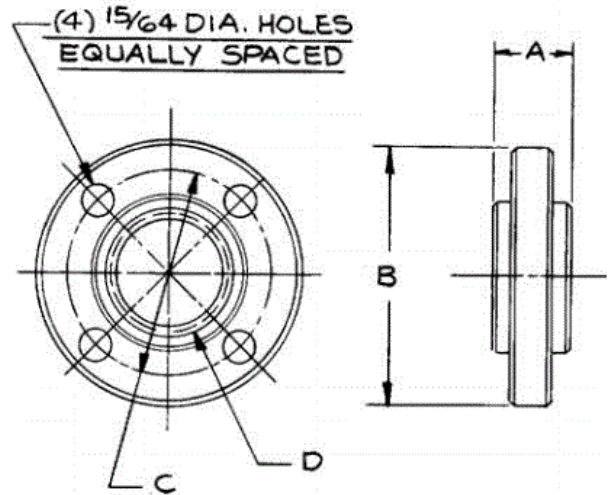

Ordering Information

Description 1" Liquidtight Adapter	UPC 783585135618	Catalog Number SAB100
--	----------------------------	---------------------------------

Used With IEC Pin & Sleeve 16 & 20A 5 Wire and 30 and 32A 3 & 4 Wire	Used With Insulgrip Pin & Sleeve: 30A
---	---

Standards

UL Listed
CSA Certified

Specifications

Accessory Item	Conduit Adapter
Hub	Machined Aluminum
Assembly Screws	Stainless Steel
Gaskets	Neoprene

Online Resources

Customer Use Drawing
eCatalog
Installation Instructions