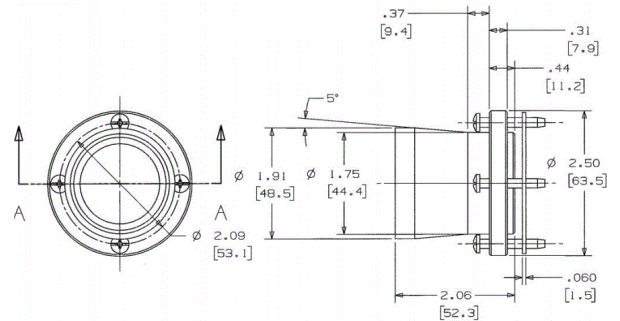

Specifications

Accessory Item	Conduit Adapter
Hub	Machined Aluminum
Assembly Screws	Stainless Steel
Gaskets	Neoprene