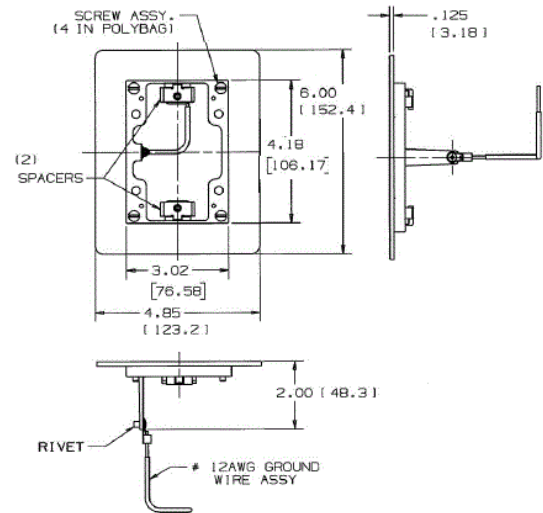

Floor Boxes
Accessories
Rectangular Flanges

HUBBELL

Ordering Information

Description	Material	UPC	Catalog Number
Rectangular Flat	Brass	783585829937	SB3083W

Specifications

No. of Gangs	1-Gang
Box Version	Rectangular
Dimensions	6.00" x 4.85"

Online Resources

- Customer Use Drawing
- eCatalog
- Installation Instructions

Dimensions in Inches (mm)

Hubbell Wiring Device-Kellems • Hubbell Incorporated (Delaware) • 40 Waterview Drive • Shelton, CT 06484