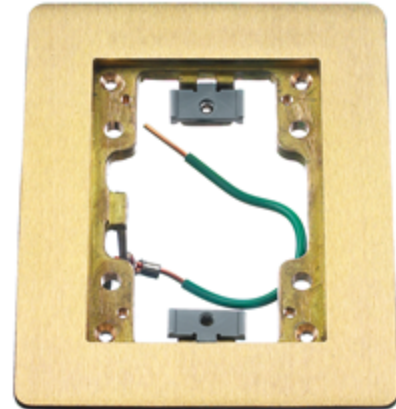

Floor Boxes
Accessories
Rectangular Flanges

HUBBELL

Ordering Information

Description	Material	UPC	Catalog Number
Rectangular Flat	Brass	783585829937	SB3083W

Specifications

No. of Gangs	1-Gang
Box Version	Rectangular
Dimensions	6.00" x 4.85"

Online Resources

- Customer Use Drawing
- eCatalog
- Installation Instructions

Dimensions in Inches (mm)

Hubbell Wiring Device-Kellems • Hubbell Incorporated (Delaware) • 40 Waterview Drive • Shelton, CT 06484